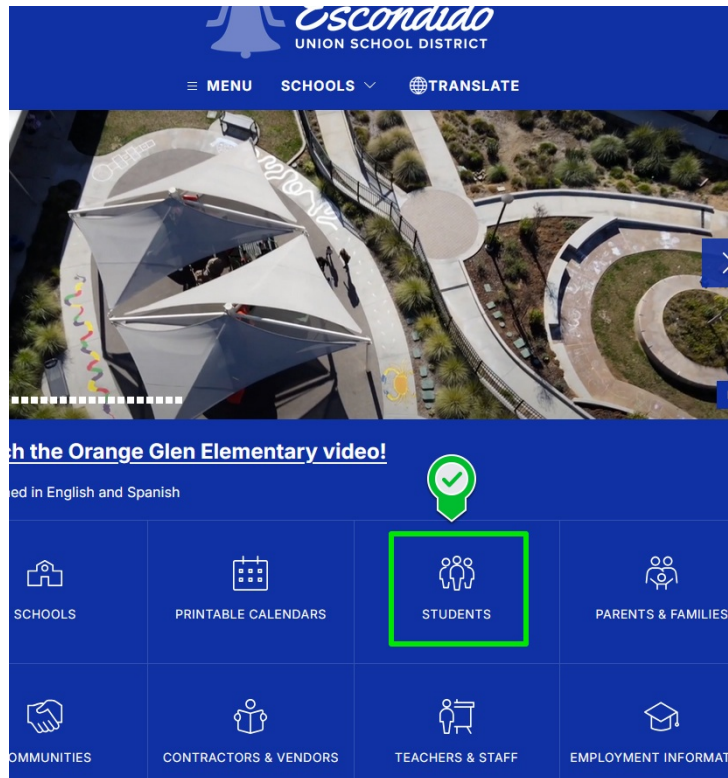

Student Clever Portal Sign-On

Last Modified on 12/05/2024 1:44 pm PST

Direct link to the student portal is <https://clever.com/in/escondidousd> but you can get to it through:

- an icon on your iPad **CLEVER LOGIN** or
- from eusd.org Students menu, then Clever Login icon.

EUSD Student Resources

Select "Log in with EUSD Login" from the options on the left. Or, if you have a Clever Badge handy, use the Clever Badge option on the right!

Escondido Union Elementary School District

The screenshot shows the Clever Portal interface. At the top, there is a blue header with the Clever logo, a search bar, and a user profile icon. Below the header, the main content area is divided into a left sidebar and a main content area. The sidebar contains links for 'Favorite resources', 'EUSD Links', 'Clever Single Sign-On Apps', 'Other Apps (Not Clever SSO, Login Is Different For Each App)', and 'More Apps'. The main content area is titled 'Favorite resources' and displays three resource cards: 'EUSD Website' with a bell icon, 'i-Ready' with a cube icon, and 'Student Resources' with an icon of two people. Each card has a red heart icon in the top left corner, indicating it is a favorite.